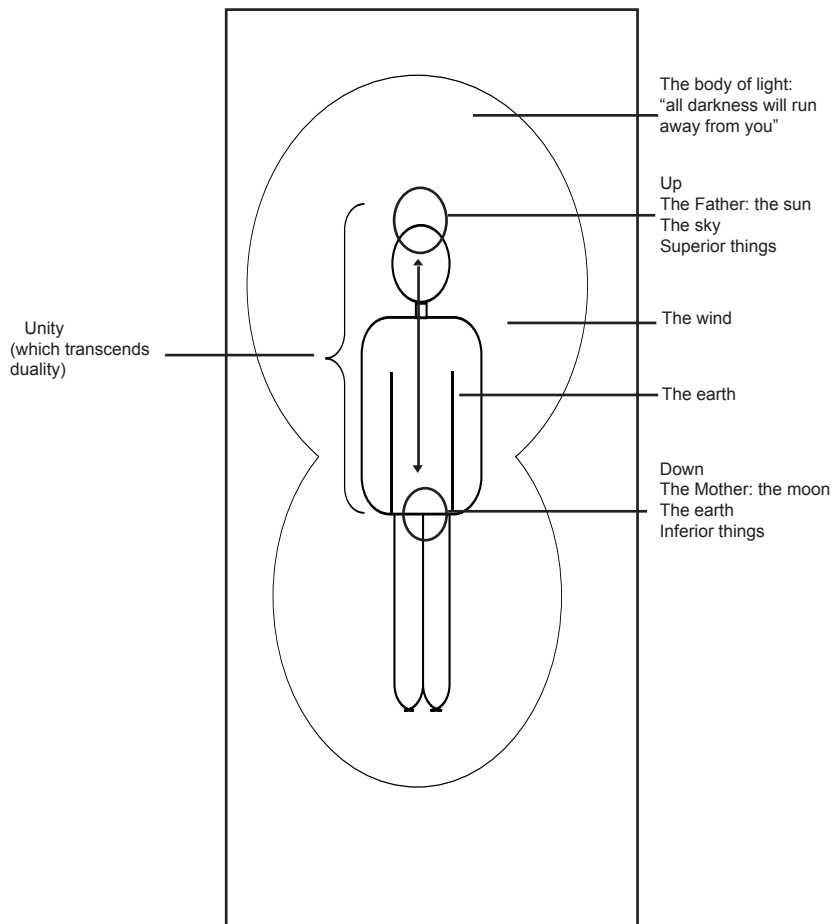

THE CREATION OF THE BODY OF LIGHT (EMERALD TABLE)

Emerald Table and its relationship with the creation of the body of light and with the awakening of spiritual awareness:

THE EMERALD TABLE

"It's true, true and without error,
that everything that is above
is like what is below
and what is below is like
what is above,
to achieve the mysteries of
unity.

Her Father is the sun, her
Mother is the moon,
I carry the wind in his belly
and from him the earth has
been nourished.

You separate the subtle from
the thick, with industry and
sagacity:

it rises from earth to heaven
and from rejection it de-
scends to earth;

take this way of the superior
and inferior things;

you will have by this means
the glory of the whole world
and therefore, all darkness
will flee from you. "